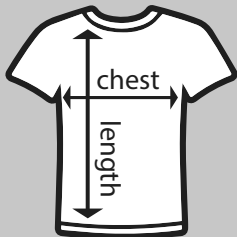

Available in: Black

Unisex Tee

Colour: _____

Size: Adult _____ Youth _____ **TOTAL:** _____

Pullover Hoodie

Colour: _____

Size: Adult _____ Youth _____ **TOTAL:** _____

Sweatpants

Size: Youth _____

TOTAL: _____

GRAND TOTAL: _____ Tax Included _____

METHOD OF PAYMENT

Cash (enclosed in full) Check (Payable to School)

For more detail Sizing visit schooltee.com/garment-sizing

SIZING CHART

When measuring **Chest Width**, measure the horizontal length under the armpits. *It's best to lay a shirt flat to do this.* **Length** is measured from shoulder to the bottom on the shirt.

SIZE	Unisex Tee	Pullover Hoodie	Pants
Youth XS	Chest 16" - Length 20" (6-8)		
Youth S	Chest 17" - Length 22" (10-12)	Chest 17" - Length 22" (10-12)	Size 6-8
Youth M	Chest 18" - Length 24" (14-16)	Chest 18" - Length 23" (14-16)	Size 8-10
Youth L	Chest 19" - Length 25" (18-20)	Chest 19" - Length 24" (18-20)	Size 12-14
Youth XL	Chest 20" - Length 26" (22-24)	Chest 20" - Length 25" (22-24)	Size 16-18
Adult S	Chest 19" - Length 28"	Chest 20" - Length 26"	
Adult M	Chest 20" - Length 29"	Chest 22" - Length 27"	
Adult L	Chest 22" - Length 30"	Chest 24" - Length 28"	
Adult XL	Chest 24" - Length 31"	Chest 26" - Length 29"	
Adult 2XL*	Chest 26" - Length 32"	Chest 28" - Length 30"	
Adult 3XL*	Chest 28" - Length 33"	Chest 30" - Length 31"	

*Add \$2 for 2XL and 3XL sizes